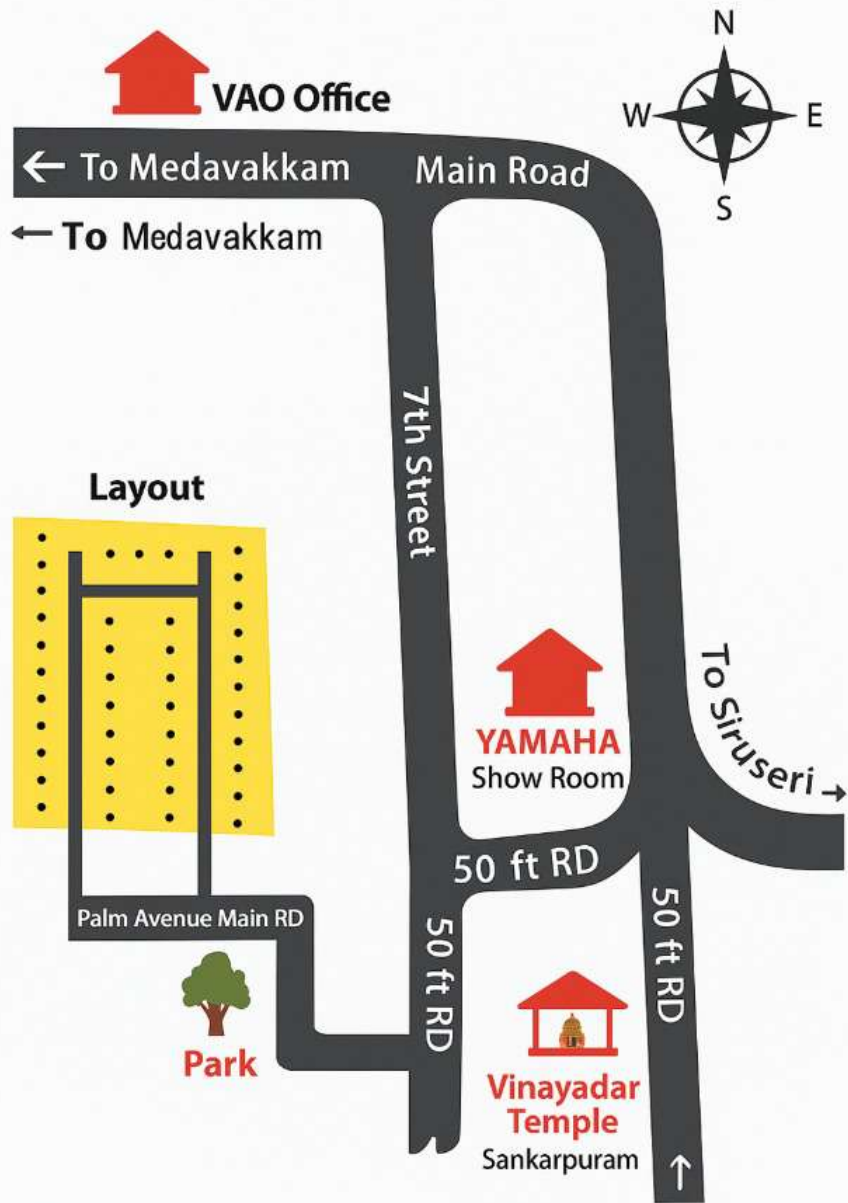

LOCATION MAP

FEATURES

Plug n play gated community

Well developed blacktop roads

EB provision

Street lights

Fully permanent compound

Storm water drain

Entrance arch with gate

Avenue trees & more...

CMDA & RERA approved